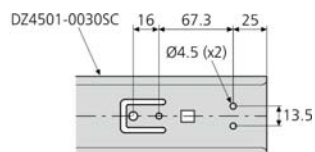

FEATURES

- Soft Close
- 35mm closing stroke
- Load rating up to 35kg (450mm length)
- 100% extension (less on 300/350mm)
- Hold-in
- Front disconnect lever
- Zinc finish
- For side mounting

BENEFITS

- Short 300mm length
- Standard 32mm hole pattern
- Breathing tabs
- Off the shelf for fast delivery
- Easy installation

Installation Diagram

Bee Slide	mm						
	SL	Travel ±3	A	B	C	D	E
DZ4501-0030SC	300	260	---	---	---	---	192
DZ4501-0035SC	350	300	128	---	---	223.5	105
DZ4501-0040SC	400	400	180	---	---	273.5	105
DZ4501-0045SC	450	450	---	224	---	318.5	160
DZ4501-0050SC	500	500	---	224	278	369.5	160
DZ4501-0055SC	550	550	---	224	320	421.5	160
DZ4501-0060SC	600	600	---	224	384	447	160