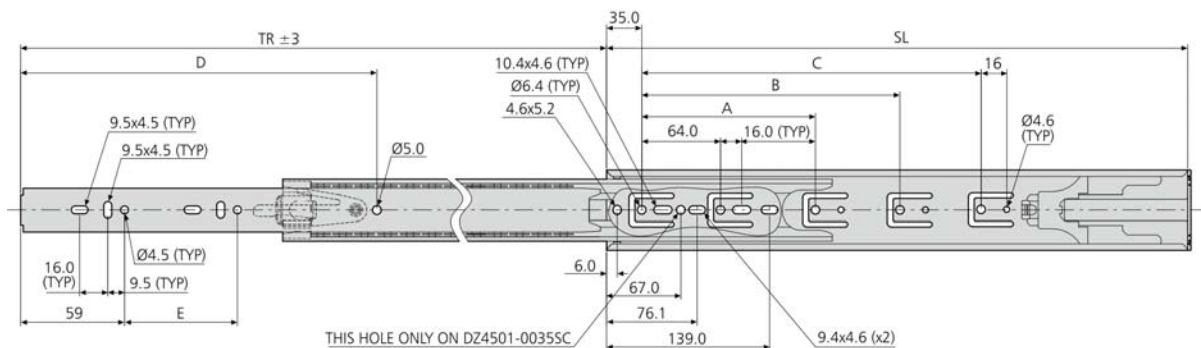

FEATURES

- Soft Close
- 35mm closing stroke
- Load rating up to 35kg (450mm length)
- 100% extension (less on 300/350mm)
- Hold-in
- Front disconnect lever
- Zinc finish
- For side mounting

BENEFITS

- Short 300mm length
- Standard 32mm hole pattern
- Breathing tabs
- Off the shelf for fast delivery
- Easy installation

Installation Diagram

Bee Slide	mm						
	SL	Travel ±3	A	B	C	D	E
DZ4501-0030SC	300	260	---	---	---	---	192
DZ4501-0035SC	350	300	128	---	---	223.5	105
DZ4501-0040SC	400	400	180	---	---	273.5	105
DZ4501-0045SC	450	450	---	224	---	318.5	160
DZ4501-0050SC	500	500	---	224	278	369.5	160
DZ4501-0055SC	550	550	---	224	320	421.5	160
DZ4501-0060SC	600	600	---	224	384	447	160