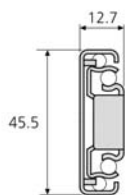

FEATURES

- Soft Close
- 35mm closing stroke
- Load rating up to 35kg (450mm length)
- 100% extension (less on 300/350mm)
- Hold-in
- Front disconnect lever
- Zinc finish
- For side mounting

BENEFITS

- Short 300mm length
- Standard 32mm hole pattern
- Breathing tabs
- Off the shelf for fast delivery
- Easy installation

Installation Diagram

Bee Slide	mm						
	SL	Travel ±3	A	B	C	D	E
DZ4501-0030SC	300	260	---	---	---	---	192
DZ4501-0035SC	350	300	128	---	---	223.5	105
DZ4501-0040SC	400	400	180	---	---	273.5	105
DZ4501-0045SC	450	450	---	224	---	318.5	160
DZ4501-0050SC	500	500	---	224	278	369.5	160
DZ4501-0055SC	550	550	---	224	320	421.5	160
DZ4501-0060SC	600	600	---	224	384	447	160