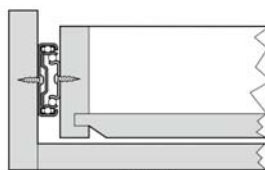

FEATURES

- Soft Close
- 35mm closing stroke
- Load rating up to 35kg (450mm length)
- 100% extension (less on 300/350mm)
- Hold-in
- Front disconnect lever
- Zinc finish
- For side mounting

BENEFITS

- Short 300mm length
- Standard 32mm hole pattern
- Breathing tabs
- Off the shelf for fast delivery
- Easy installation

Installation Diagram

Bee Slide	mm						
	SL	Travel ±3	A	B	C	D	E
DZ4501-0030SC	300	260	---	---	---	---	192
DZ4501-0035SC	350	300	128	---	---	223.5	105
DZ4501-0040SC	400	400	180	---	---	273.5	105
DZ4501-0045SC	450	450	---	224	---	318.5	160
DZ4501-0050SC	500	500	---	224	278	369.5	160
DZ4501-0055SC	550	550	---	224	320	421.5	160
DZ4501-0060SC	600	600	---	224	384	447	160

Fixing recommendation: 4mm wood screw/6mm Euro screw/M4 screw